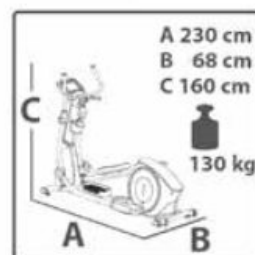

TAURUS

Assembly and operating instructions

TF-X10.5

Elliptical cross trainer X10.5 Pro